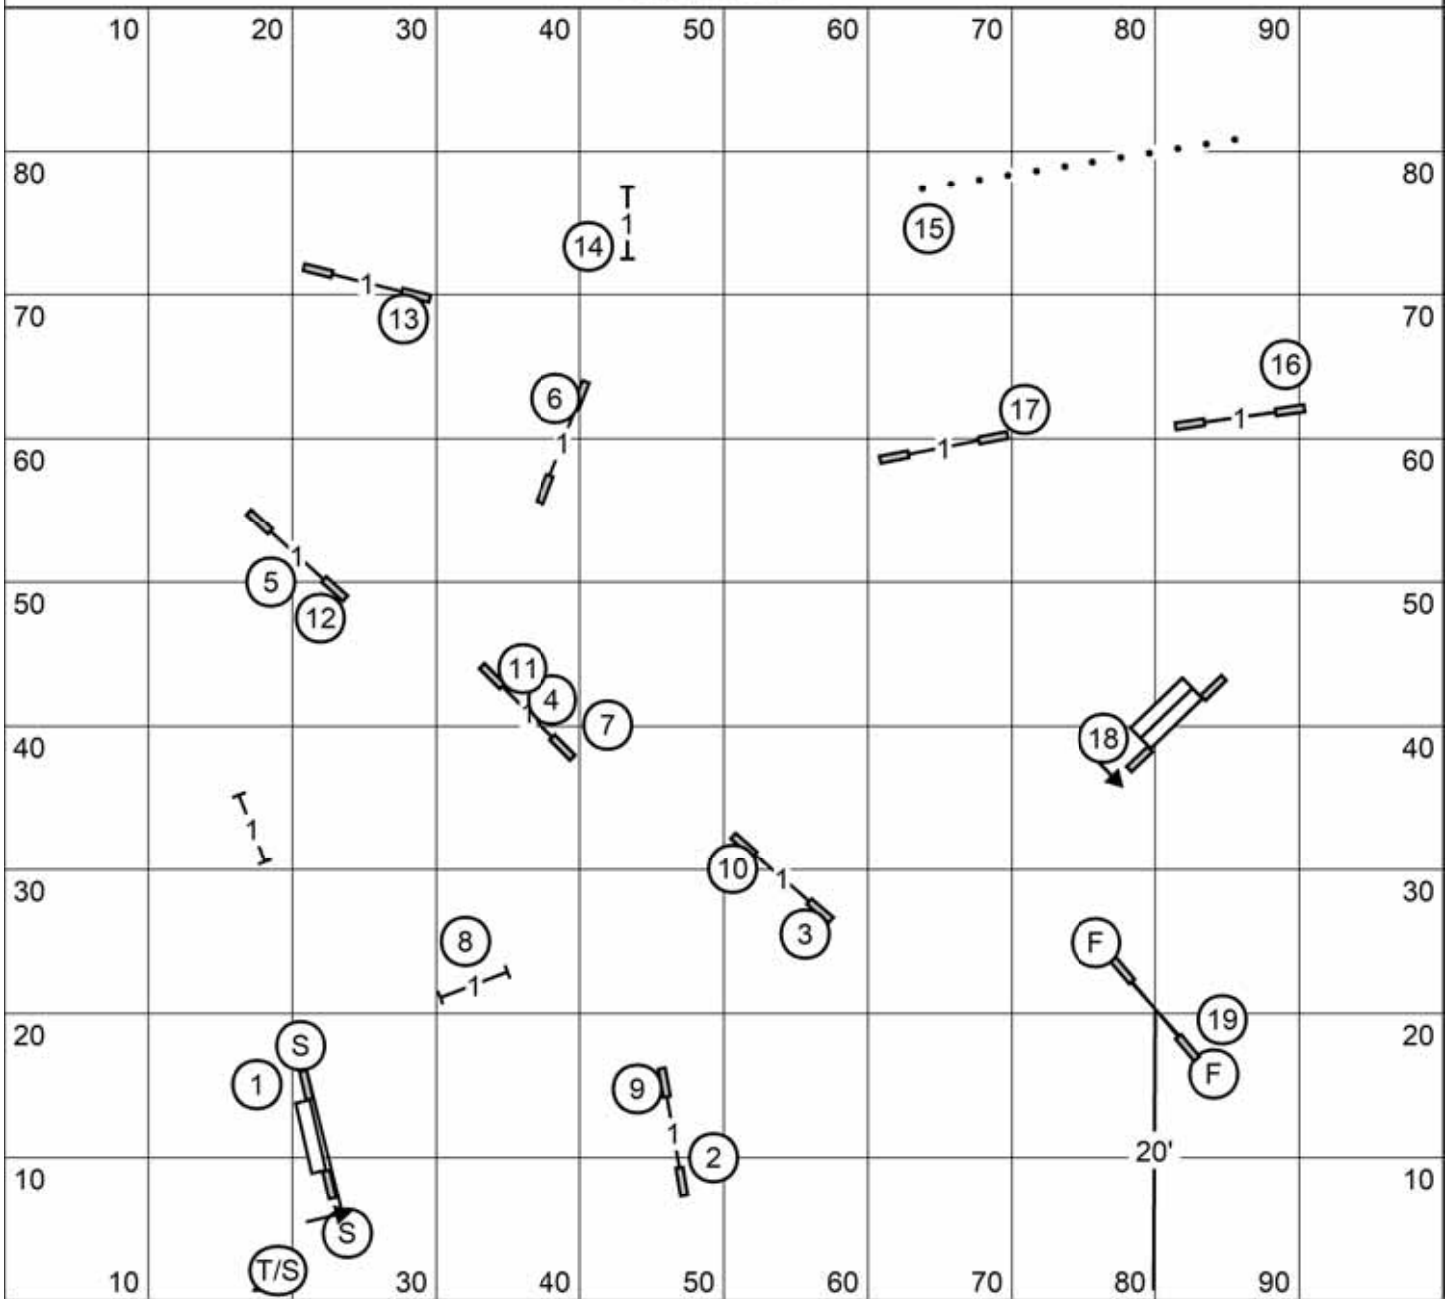

Lower Camden County Dog Training Club
 Master/Excellent & P JWW
 Friday, November 20, 2020
 Sally Gichner

Lower Camden County Dog Training Club
 Master/Excellent & P Standard
 Friday, November 20, 2020
 Sally Gichner

Lower Camden County Dog Training Club
 Premier & P JWW
 Friday, November 20, 2020
 Sally Gichner

Lower Camden County Dog Training Club
Premier & P Standard
Friday, November 20, 2020
Sally Gichner