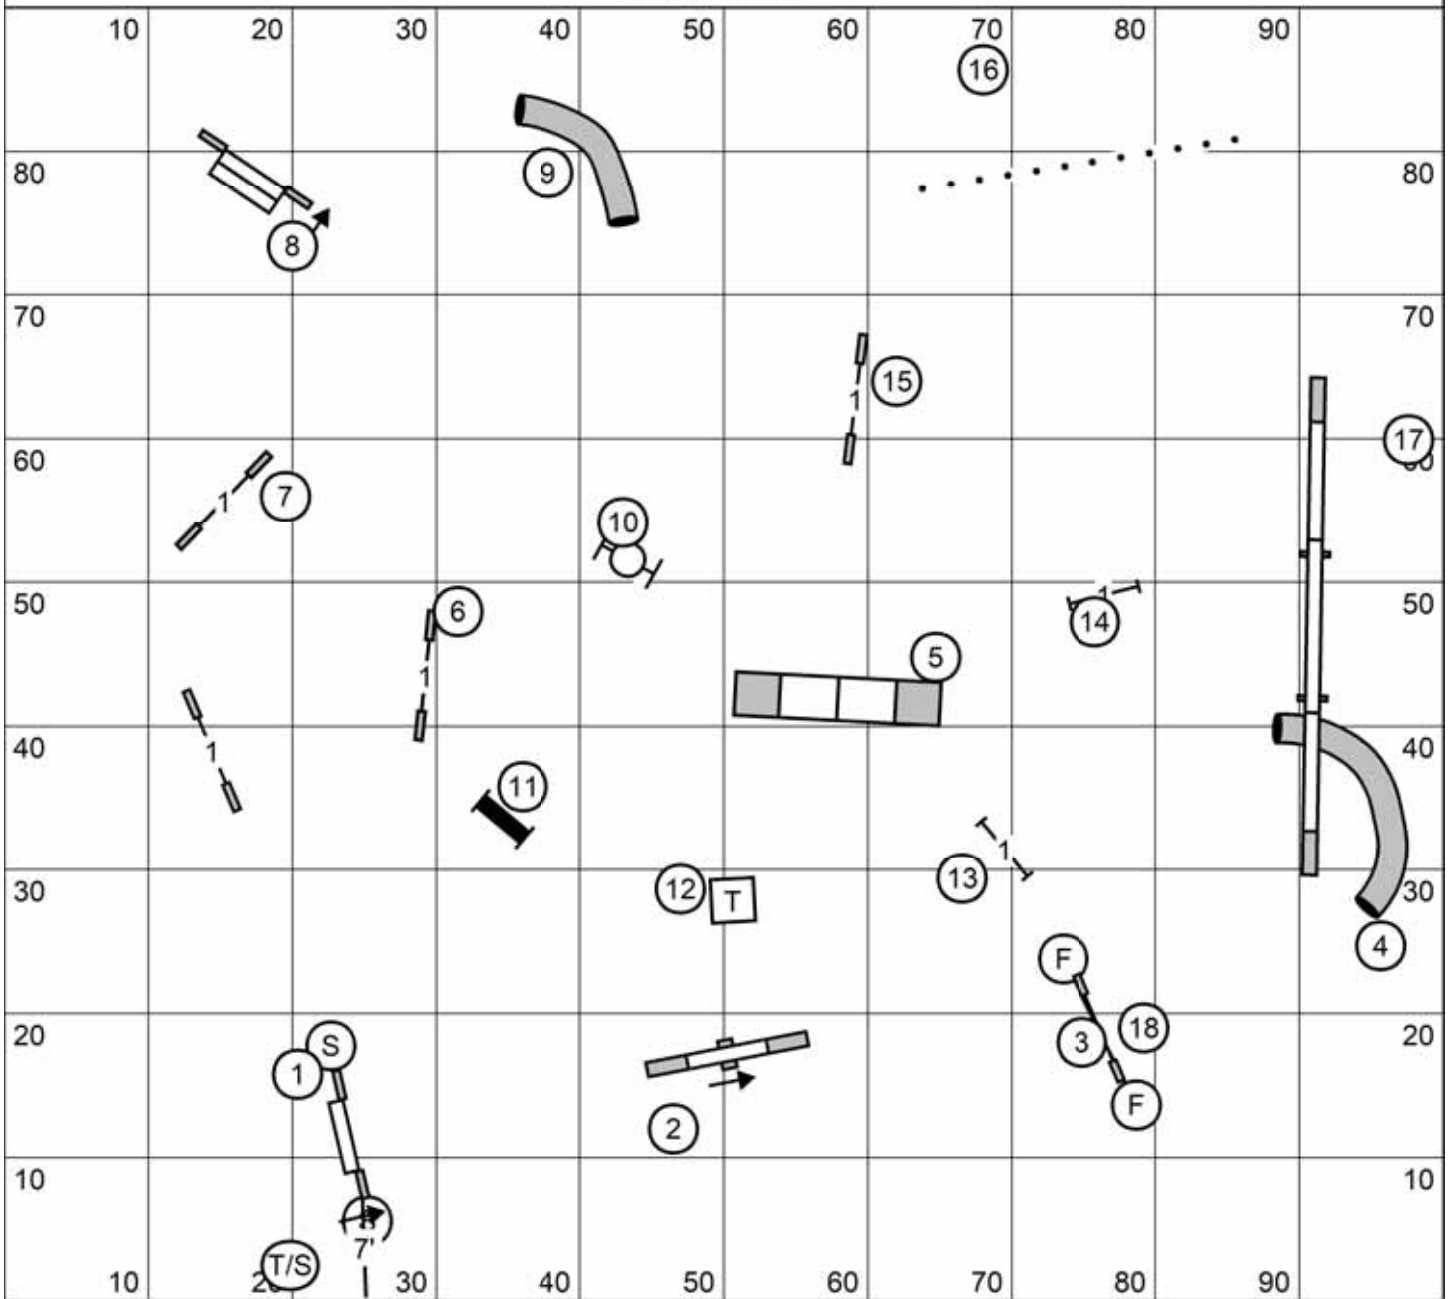

Lower Camden County Dog Training Club
 Master/Excellent & P JWW
 Friday, November 20, 2020
 Sally Gichner

Lower Camden County Dog Training Club
 Master/Excellent & P Standard
 Friday, November 20, 2020
 Sally Gichner

Lower Camden County Dog Training Club
 Premier & P JWW
 Friday, November 20, 2020
 Sally Gichner

Lower Camden County Dog Training Club
Premier & P Standard
Friday, November 20, 2020
Sally Gichner