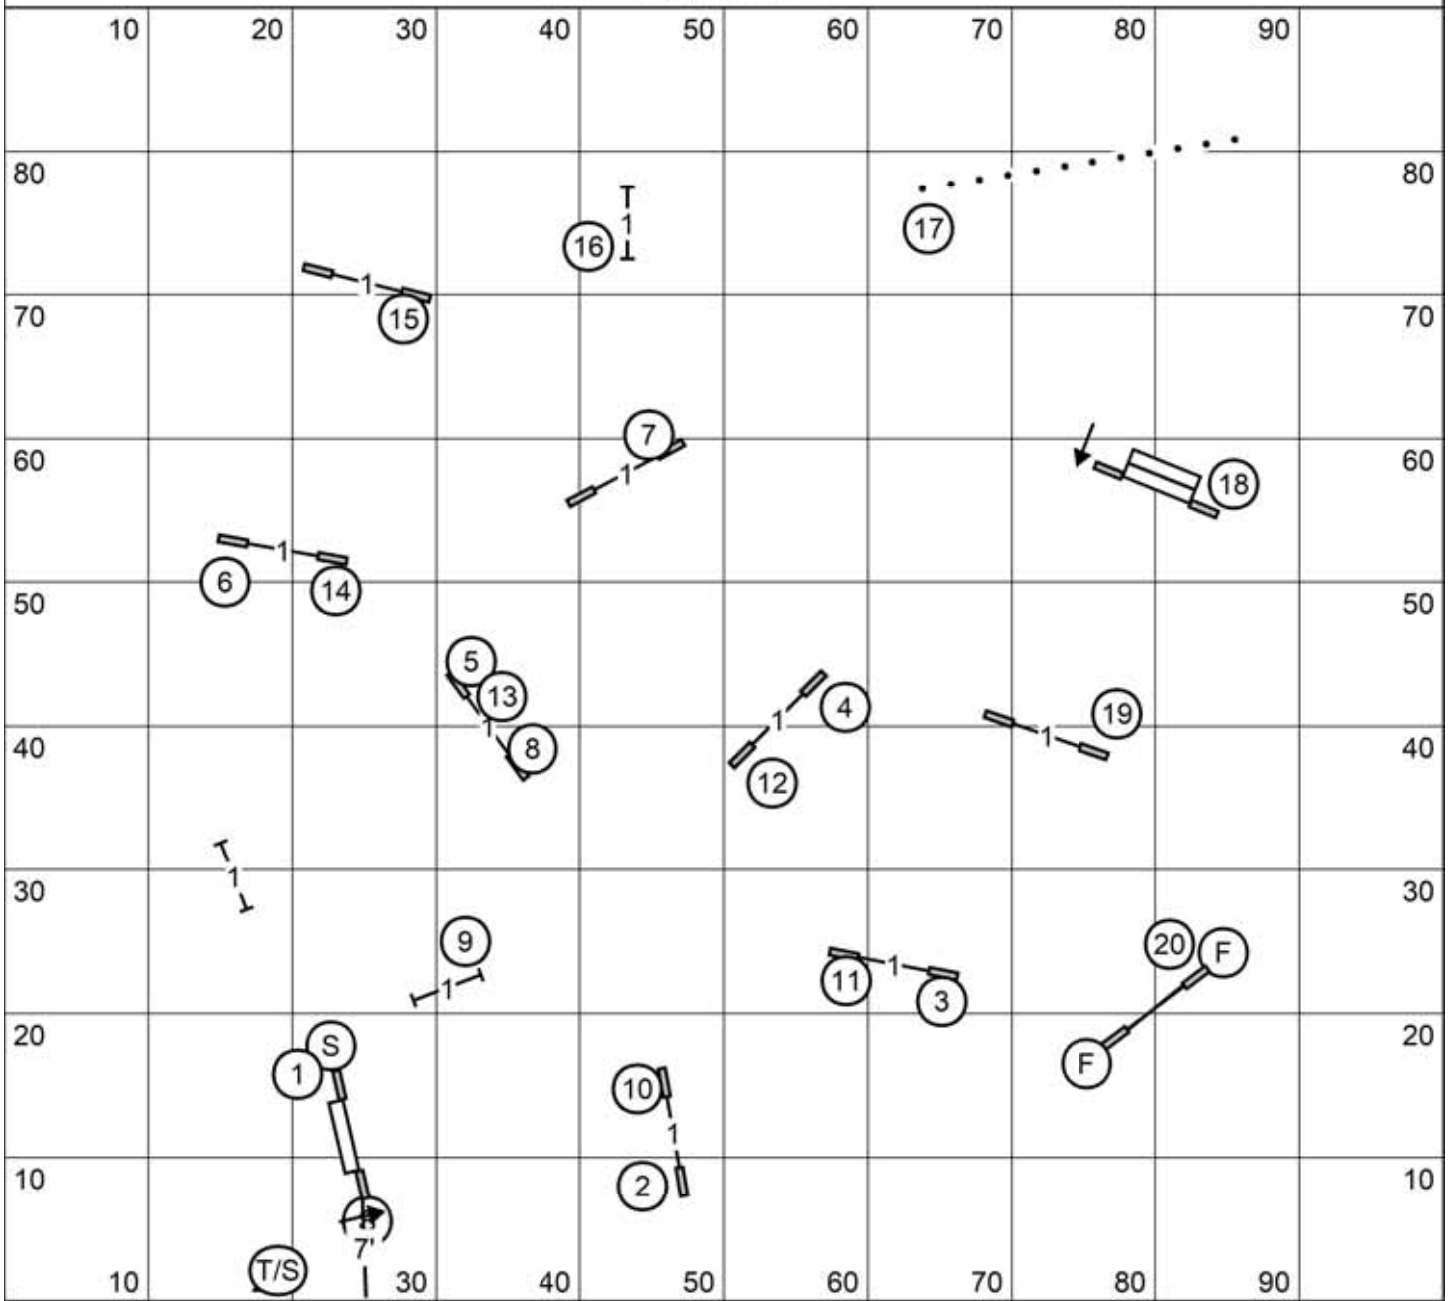

Lower Camden County Dog Training Club
 Master/Excellent & P JWW
 Friday, November 20, 2020
 Sally Gichner

Lower Camden County Dog Training Club
 Master/Excellent & P Standard
 Friday, November 20, 2020
 Sally Gichner

Lower Camden County Dog Training Club
 Premier & P JWW
 Friday, November 20, 2020
 Sally Gichner

Lower Camden County Dog Training Club
Premier & P Standard
Friday, November 20, 2020
Sally Gichner