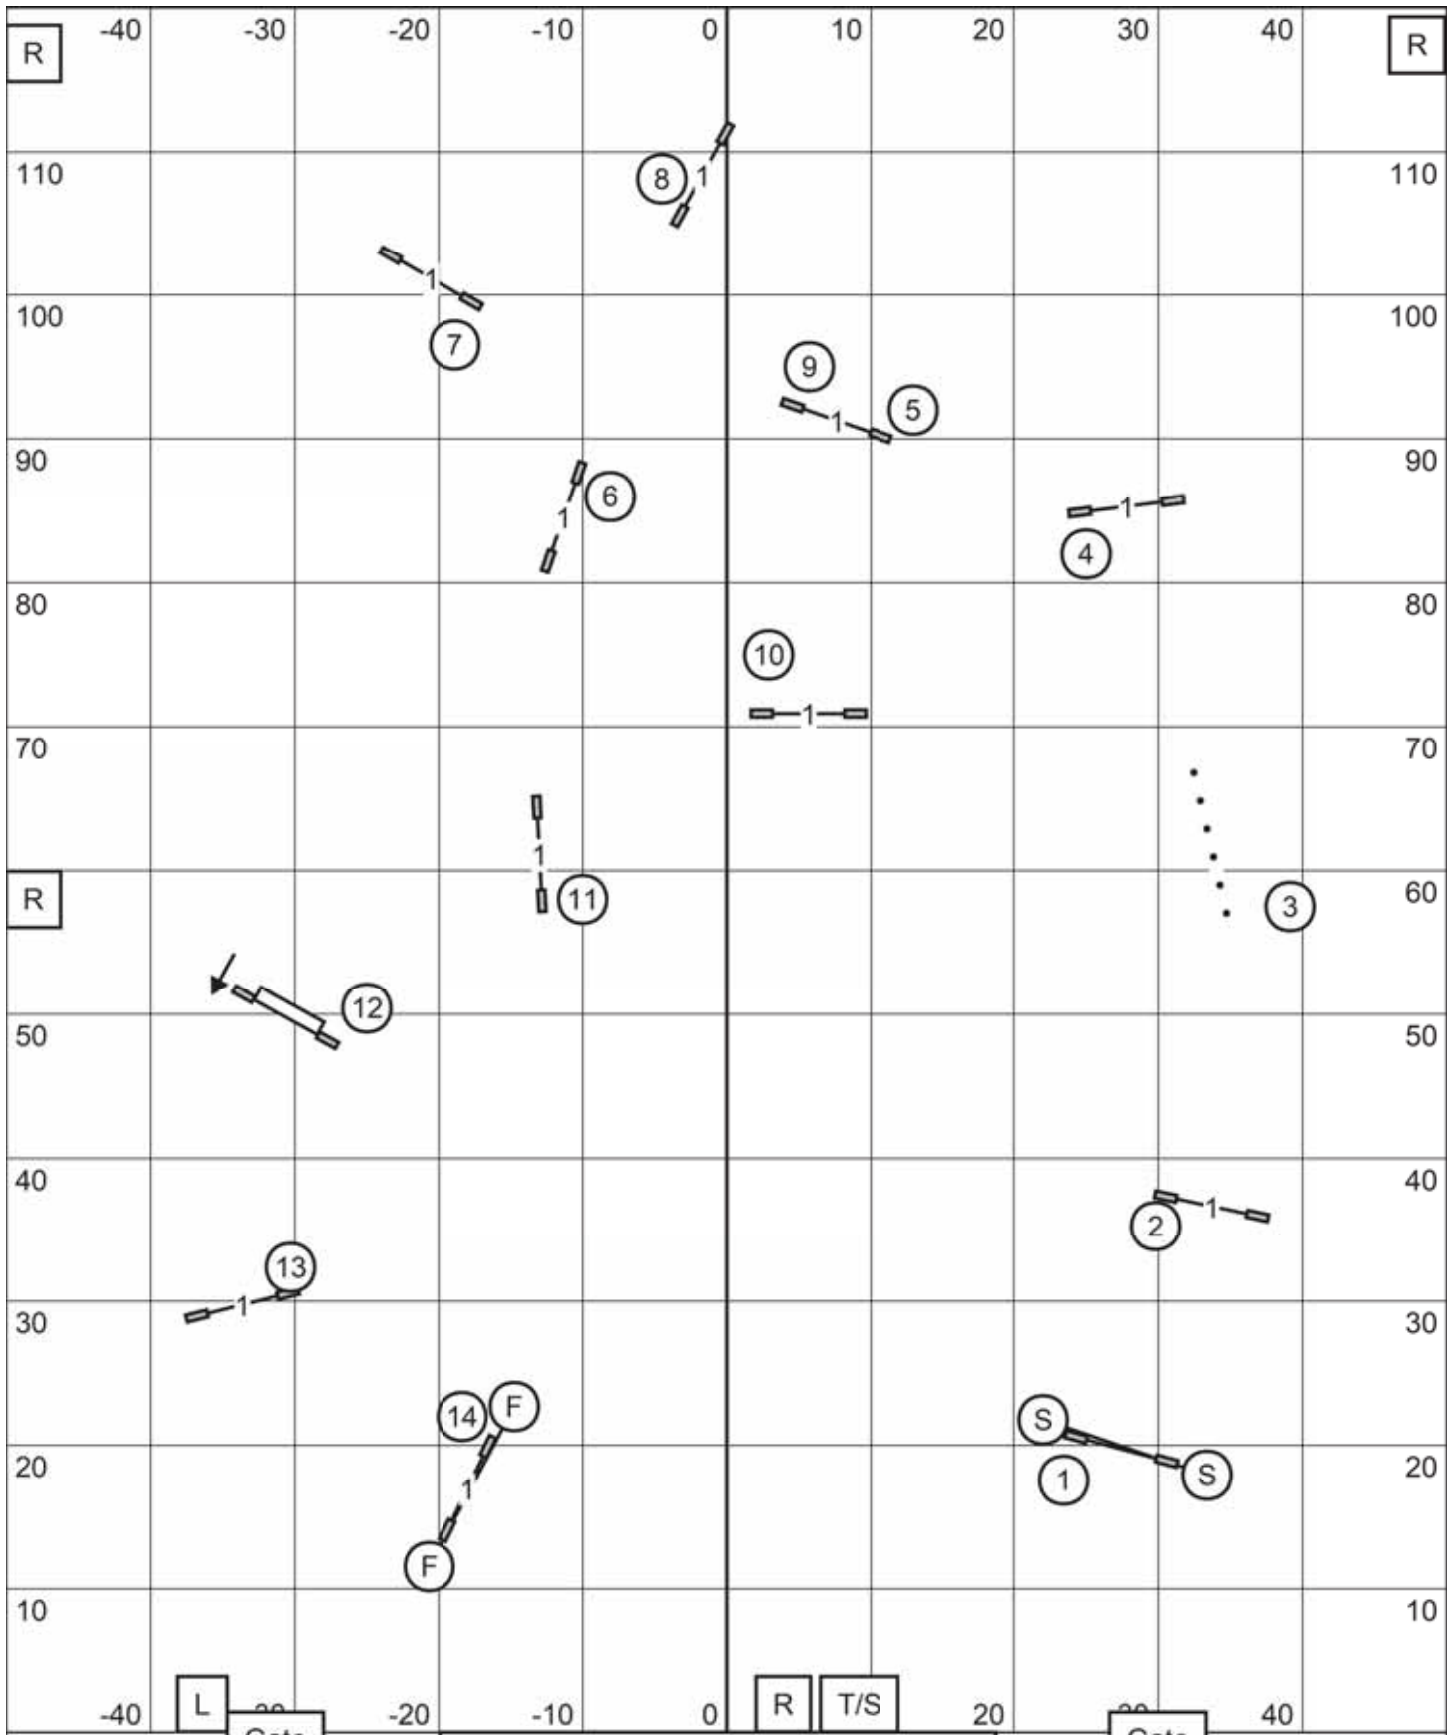

Novice Jumpers
Saturday 21 November 2020
Berks County Dog Training Cub
In The Net Sports Complex, Palmyra, PA
Jo Powers