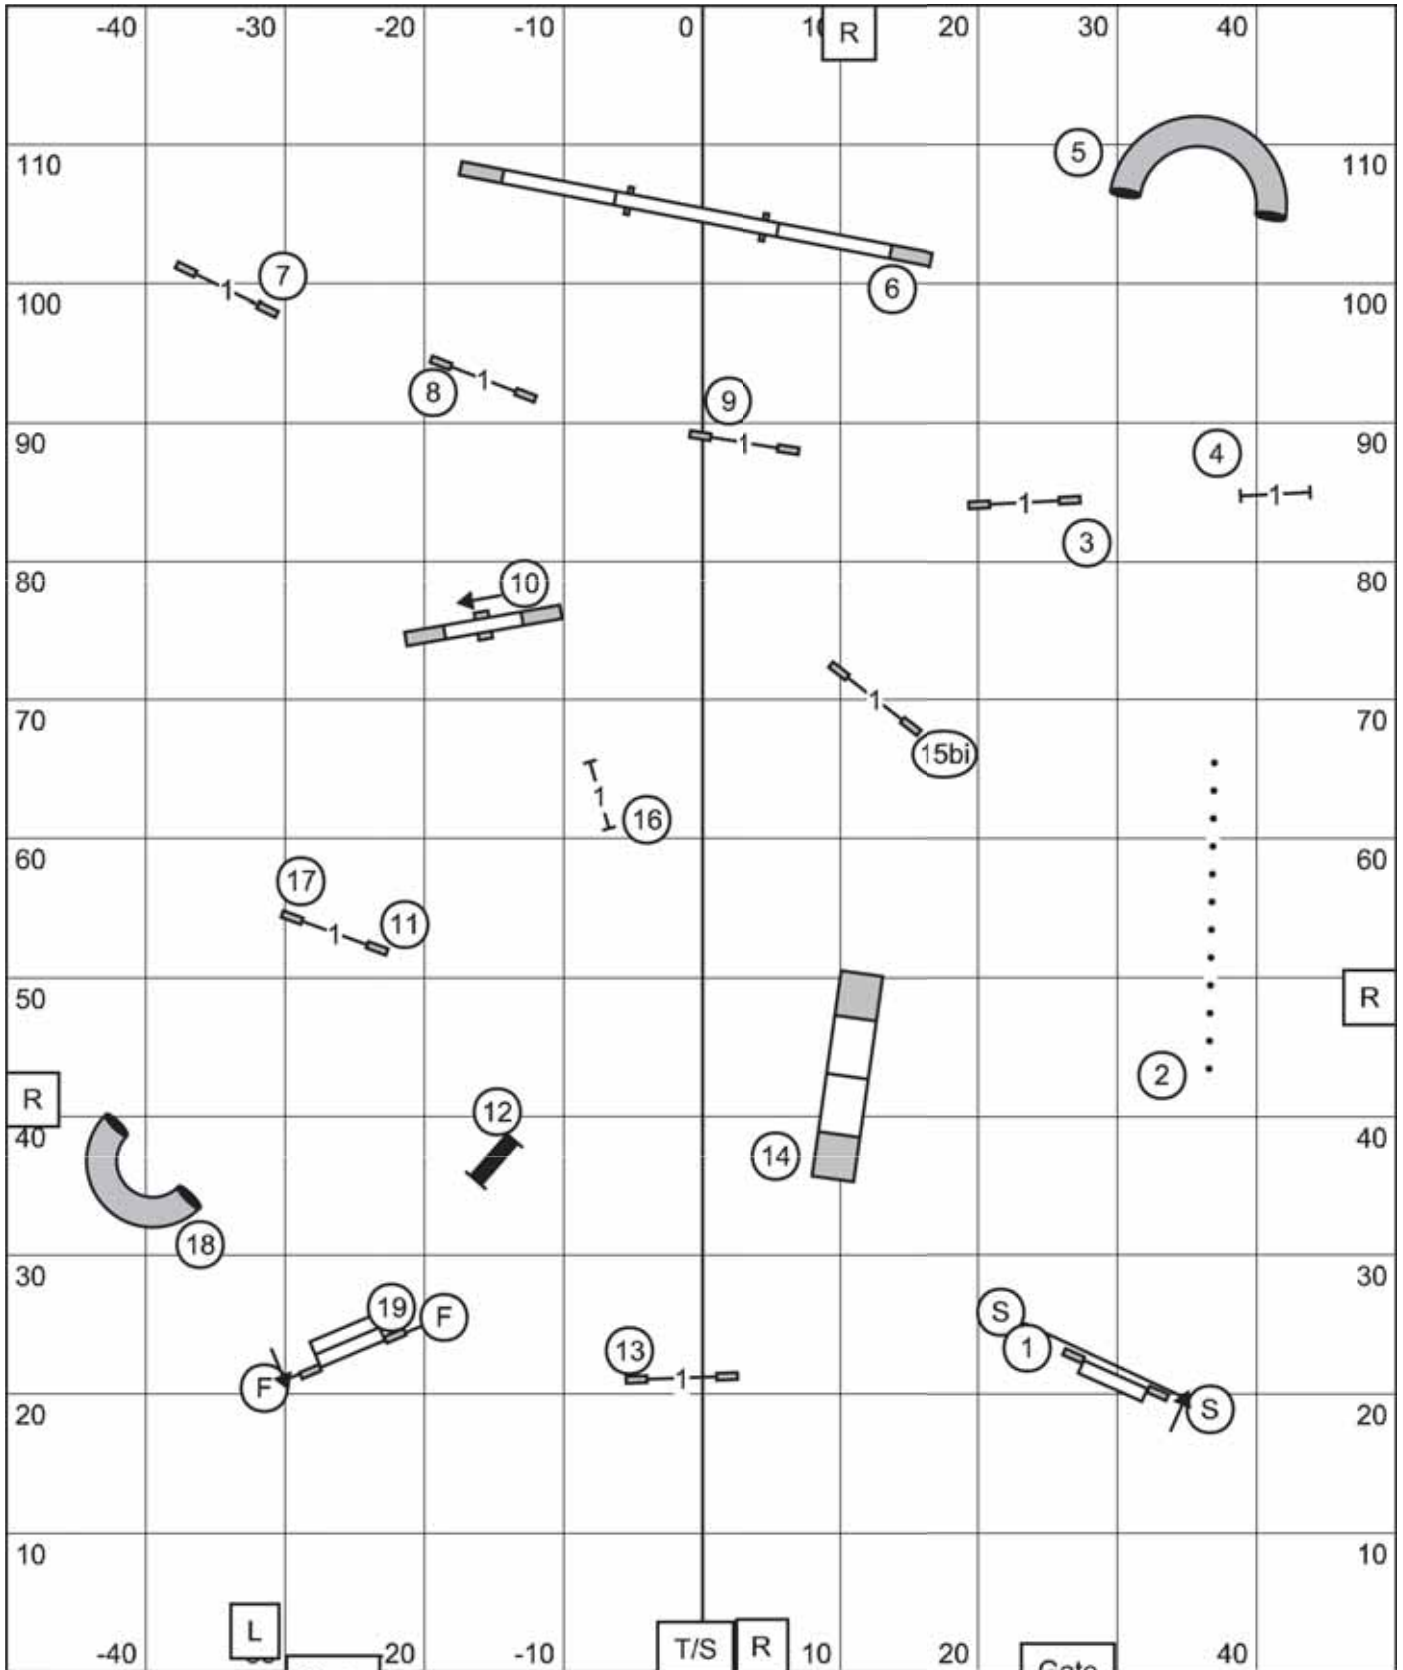

Premier Standard
Saturday 21 November 2020
Berks County Dog Training Cub
In The Net Sports Complex, Palmyra, PA
Jo Powers