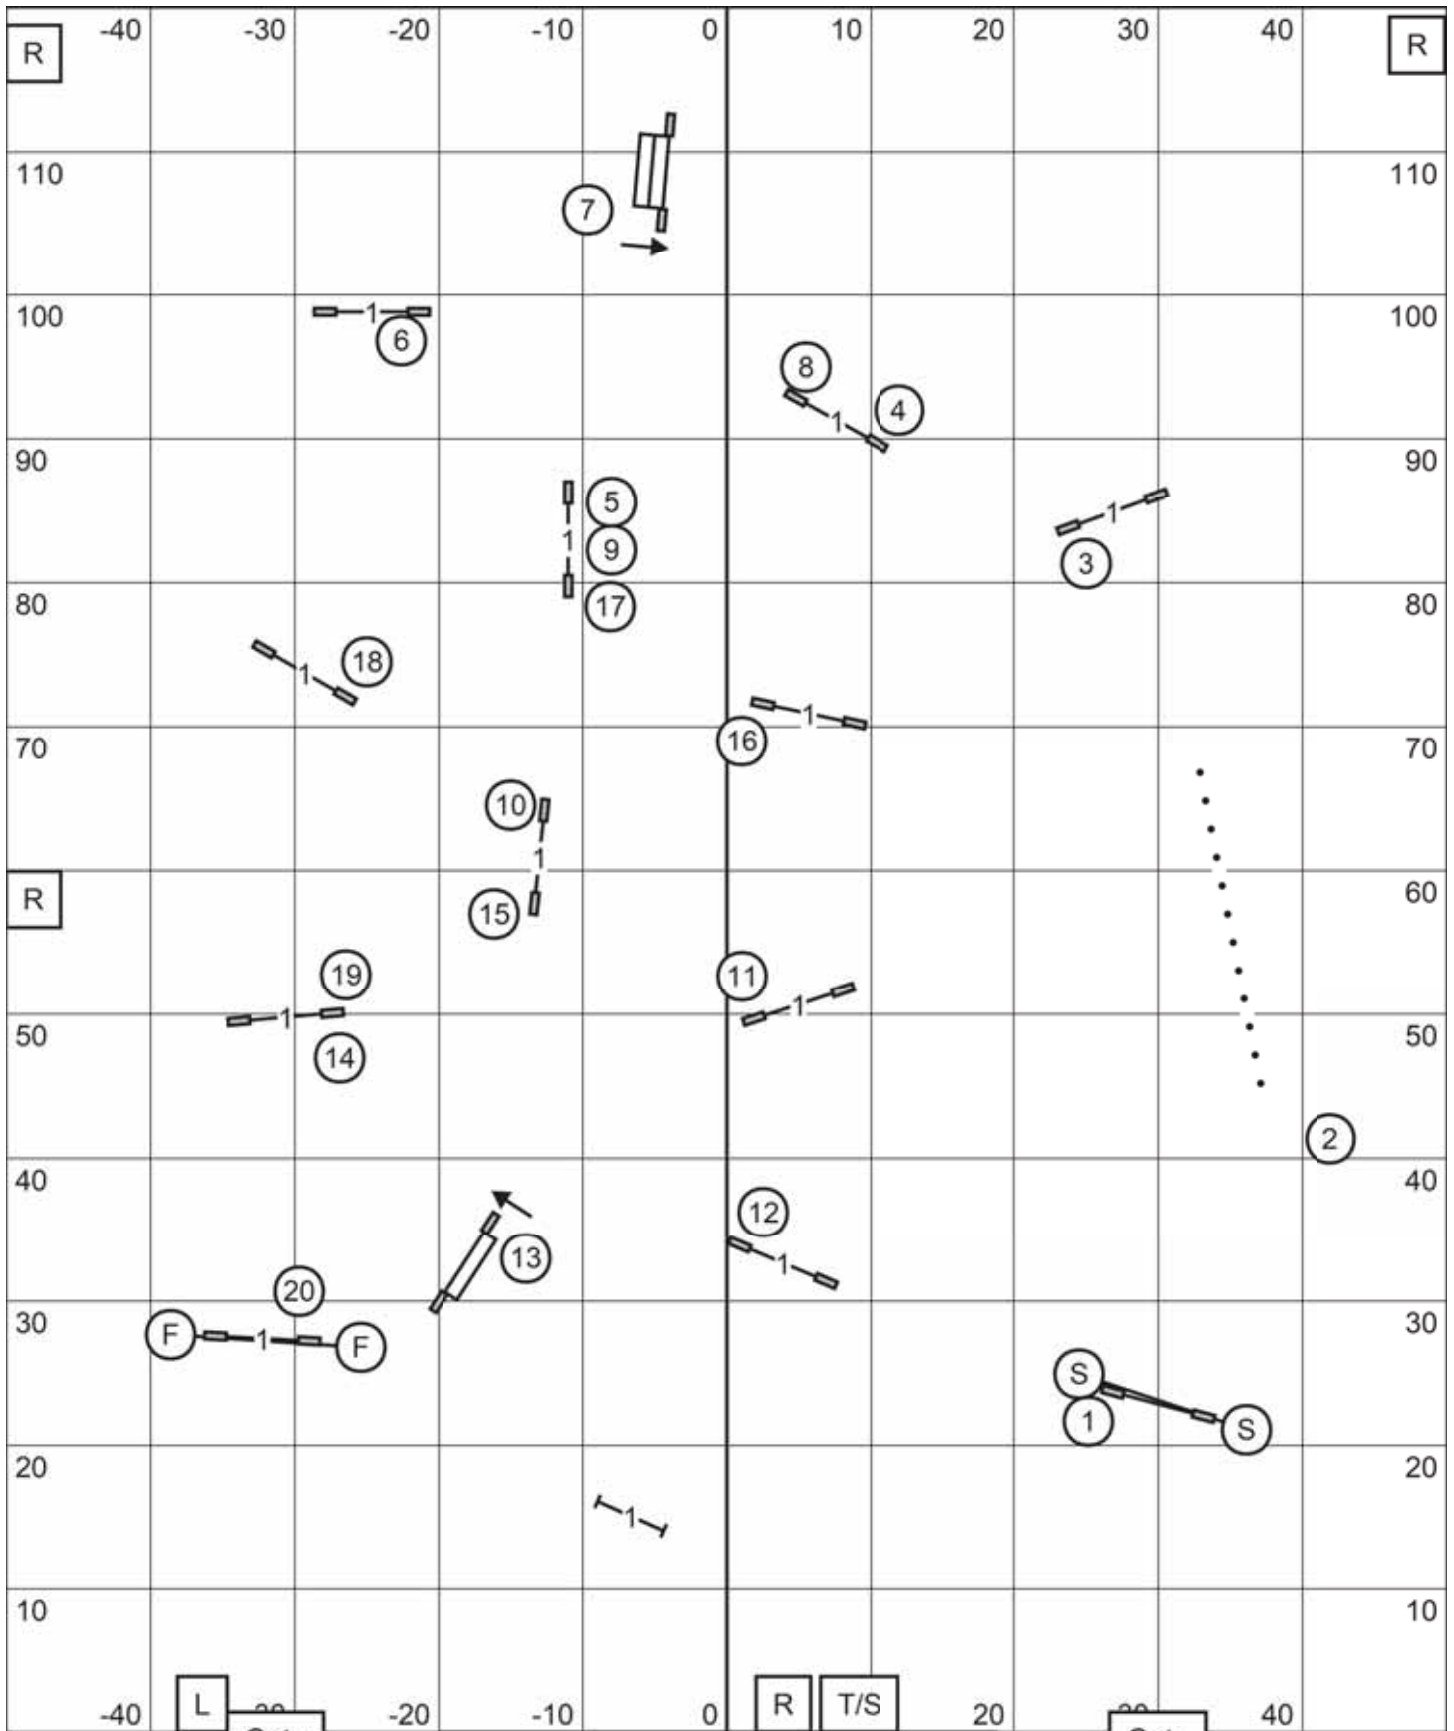

10a-b combo
 May be taken in any direction, any sequence
 Must be taken back to back

FAST (ALL LEVELS)
 Saturday 21 November 2020
 Berks County Dog Training Cub
 In The Net Sports Complex, Palmyra, PA
 Jo Powers

- Novice (4) (5) or (5) (6)
- Open (4) (5) or (5) (6)
- Ex/M (4) (5) (6)

Master/Excellent Jumpers
 Saturday 21 November 2020
 Berks County Dog Training Cub
 In The Net Sports Complex, Palmyra, PA
 Jo Powers

L Gate

R T/S

Gate

Master/Excellent Standard
 Saturday 21 November 2020
 Berks County Dog Training Cub
 In The Net Sports Complex, Palmyra, PA
 Jo Powers

Novice Jumpers
 Saturday 21 November 2020
 Berks County Dog Training Cub
 In The Net Sports Complex, Palmyra, PA
 Jo Powers