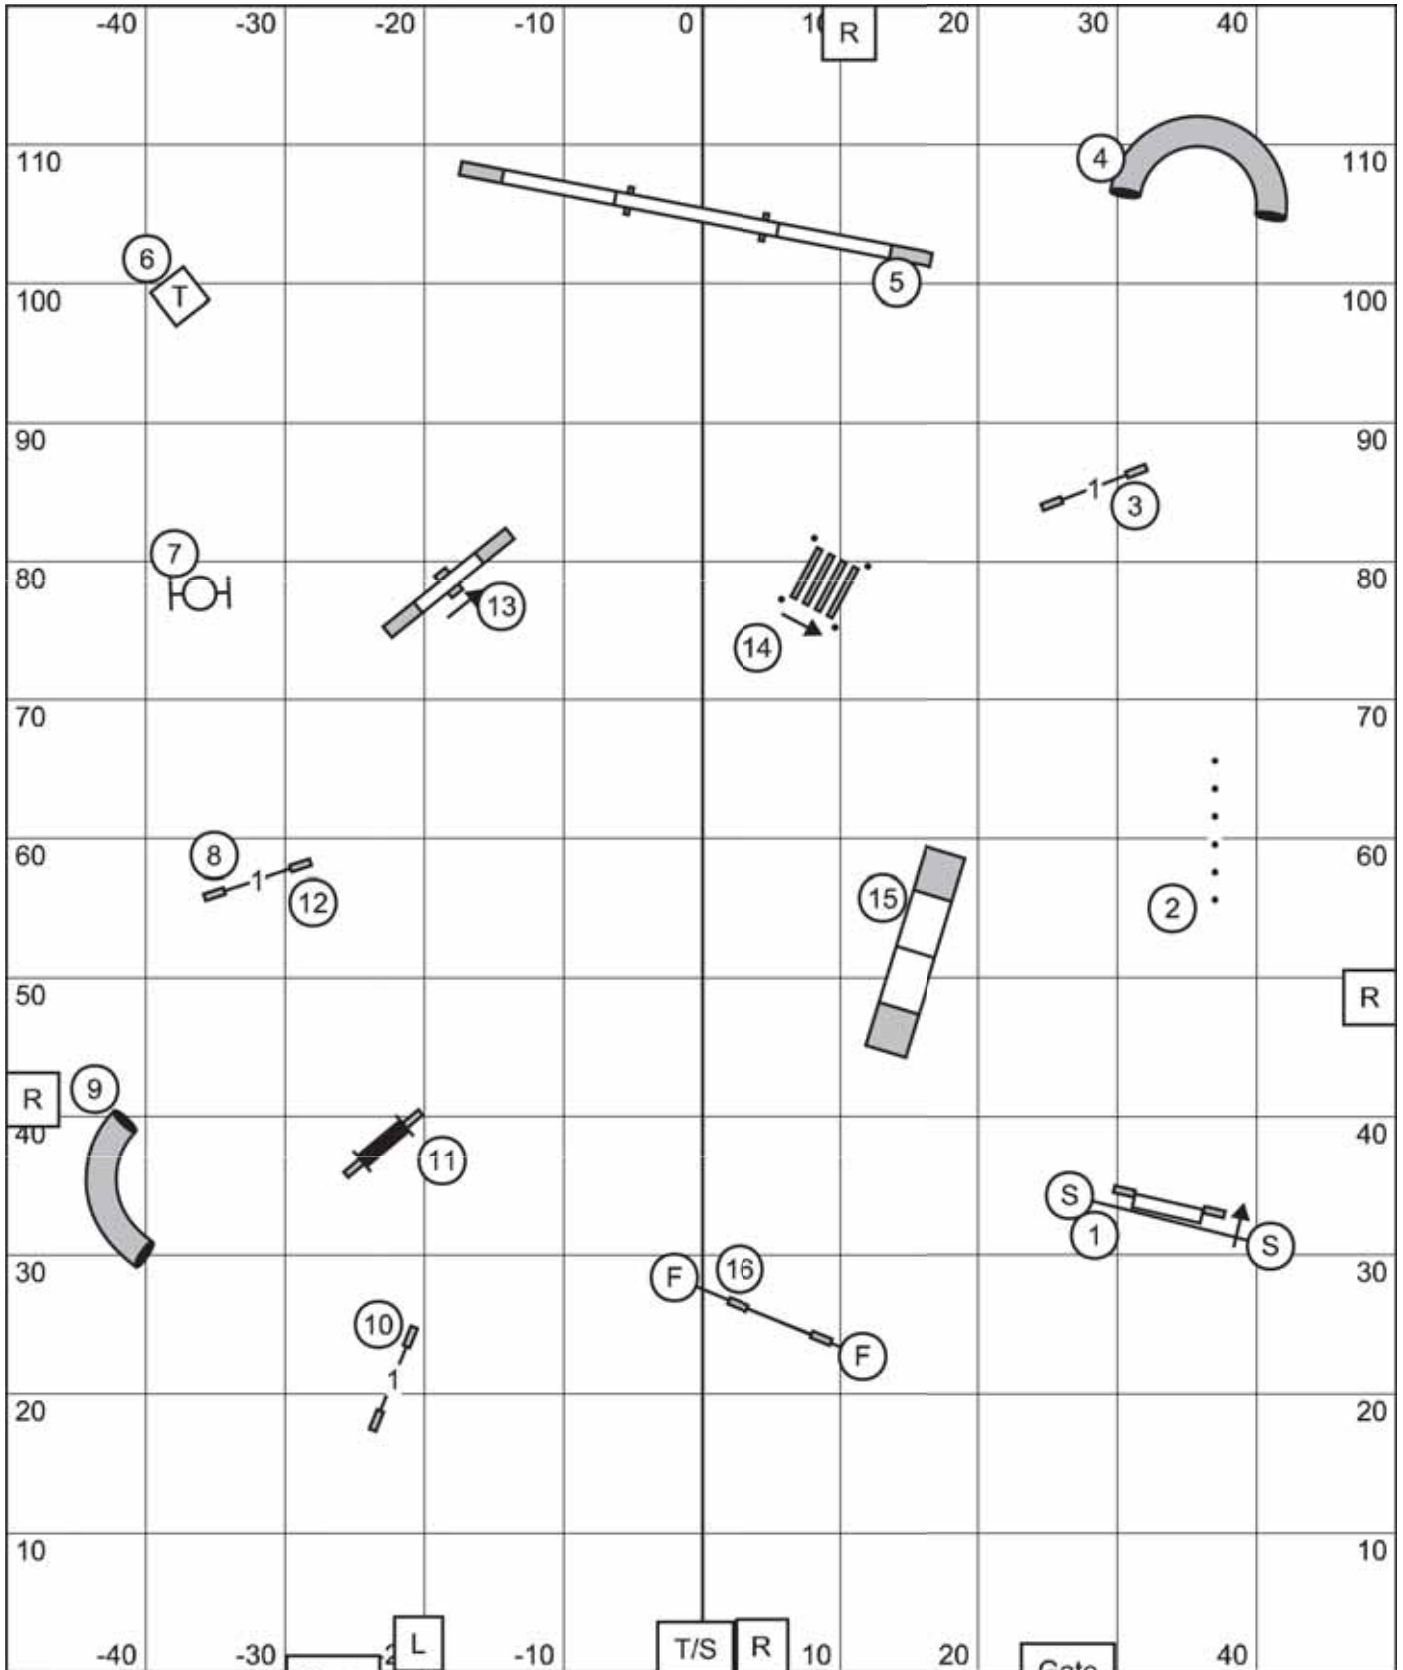

Novice Standard
Saturday 21 November 2020
Berks County Dog Training Cub
In The Net Sports Complex, Palmyra, PA
Jo Powers