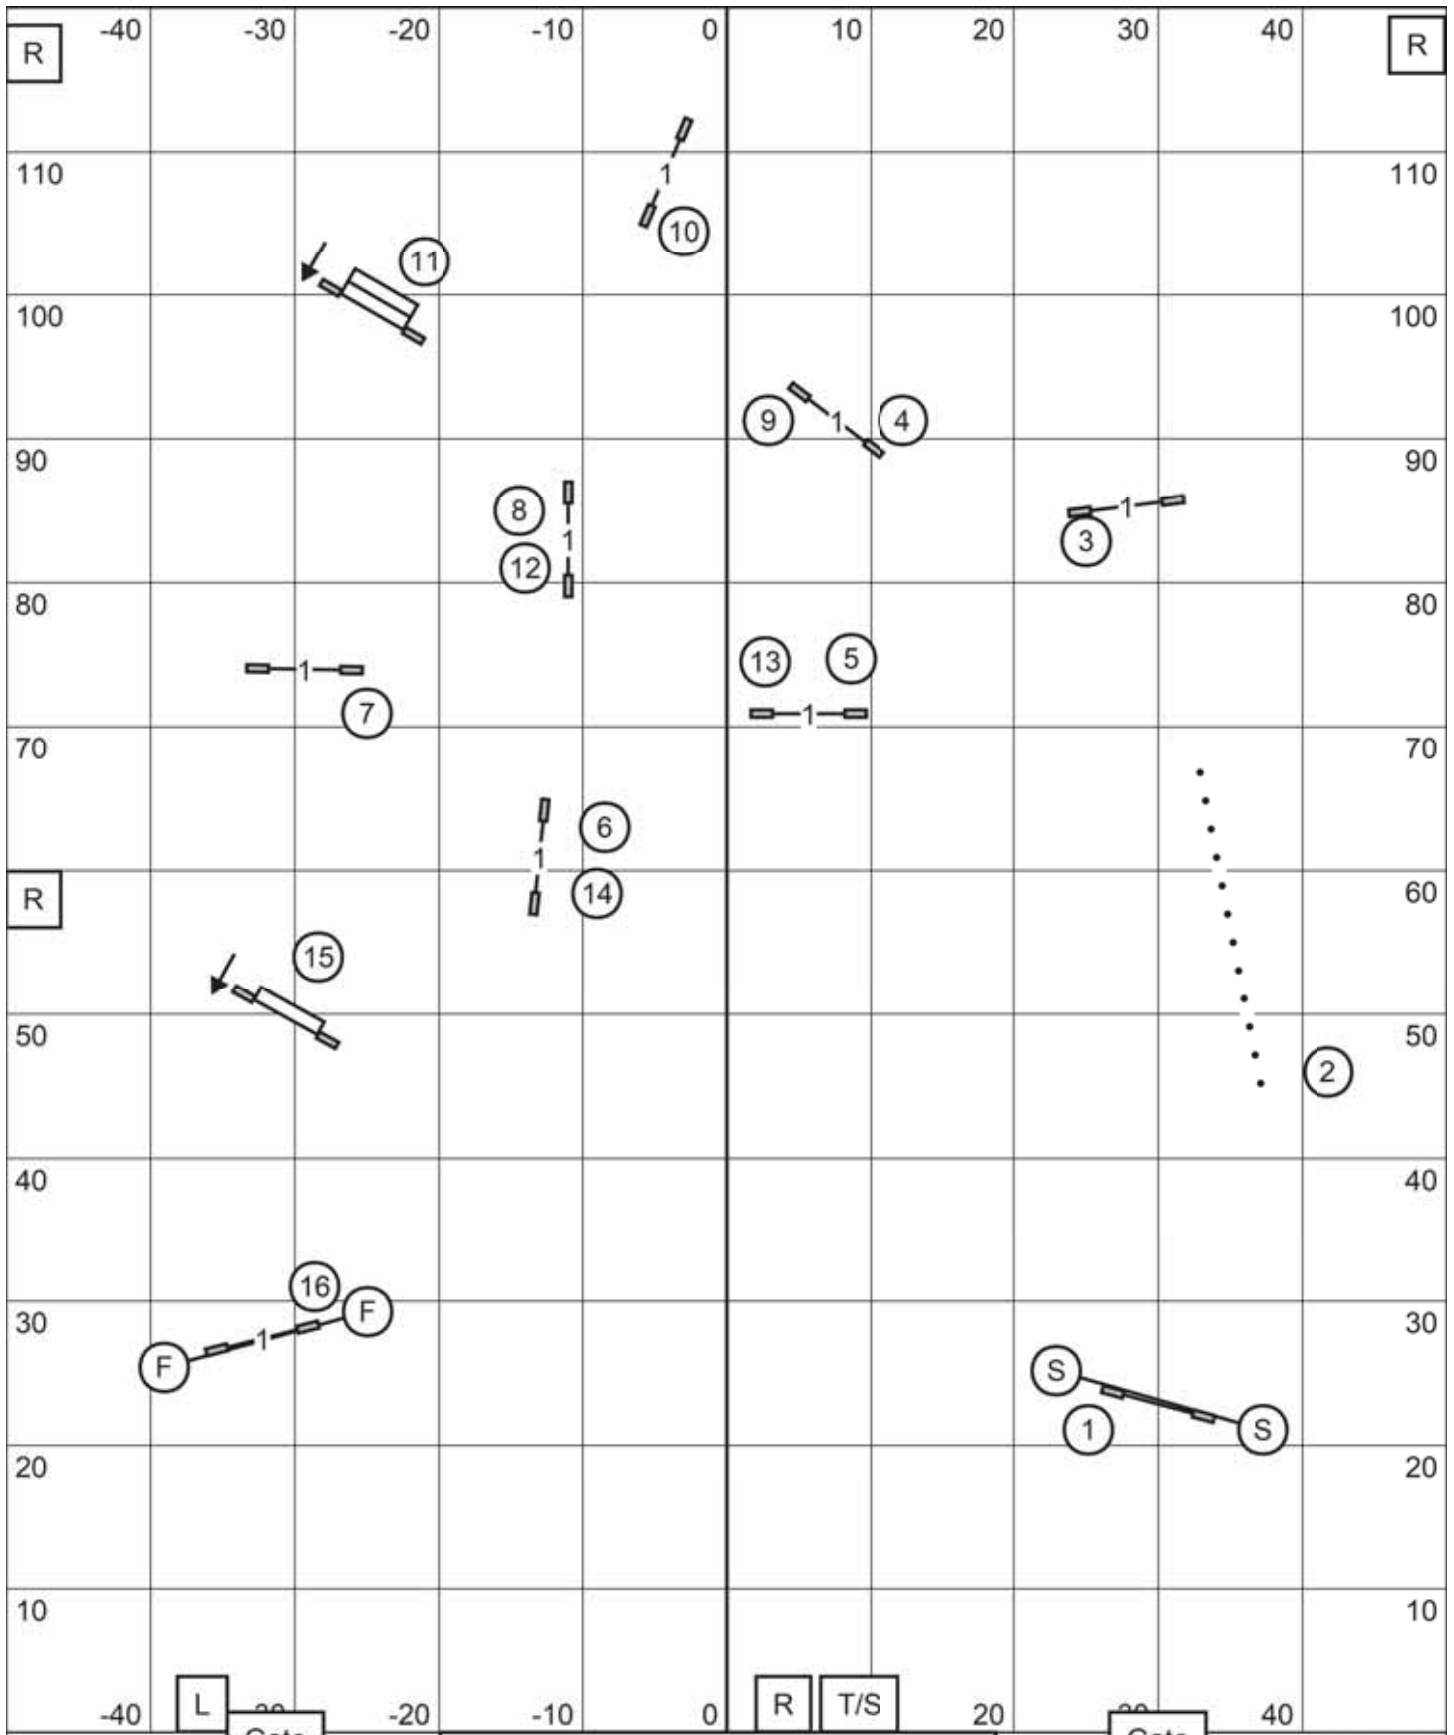

10a-b combo
 May be taken in any direction, any sequence
 Must be taken back to back

FAST (ALL LEVELS)
 Saturday 21 November 2020
 Berks County Dog Training Cub
 In The Net Sports Complex, Palmyra, PA
 Jo Powers

L Gate

R T/S

Gate

Master/Excellent Standard
 Saturday 21 November 2020
 Berks County Dog Training Cub
 In The Net Sports Complex, Palmyra, PA
 Jo Powers

Novice Jumpers
 Saturday 21 November 2020
 Berks County Dog Training Cub
 In The Net Sports Complex, Palmyra, PA
 Jo Powers