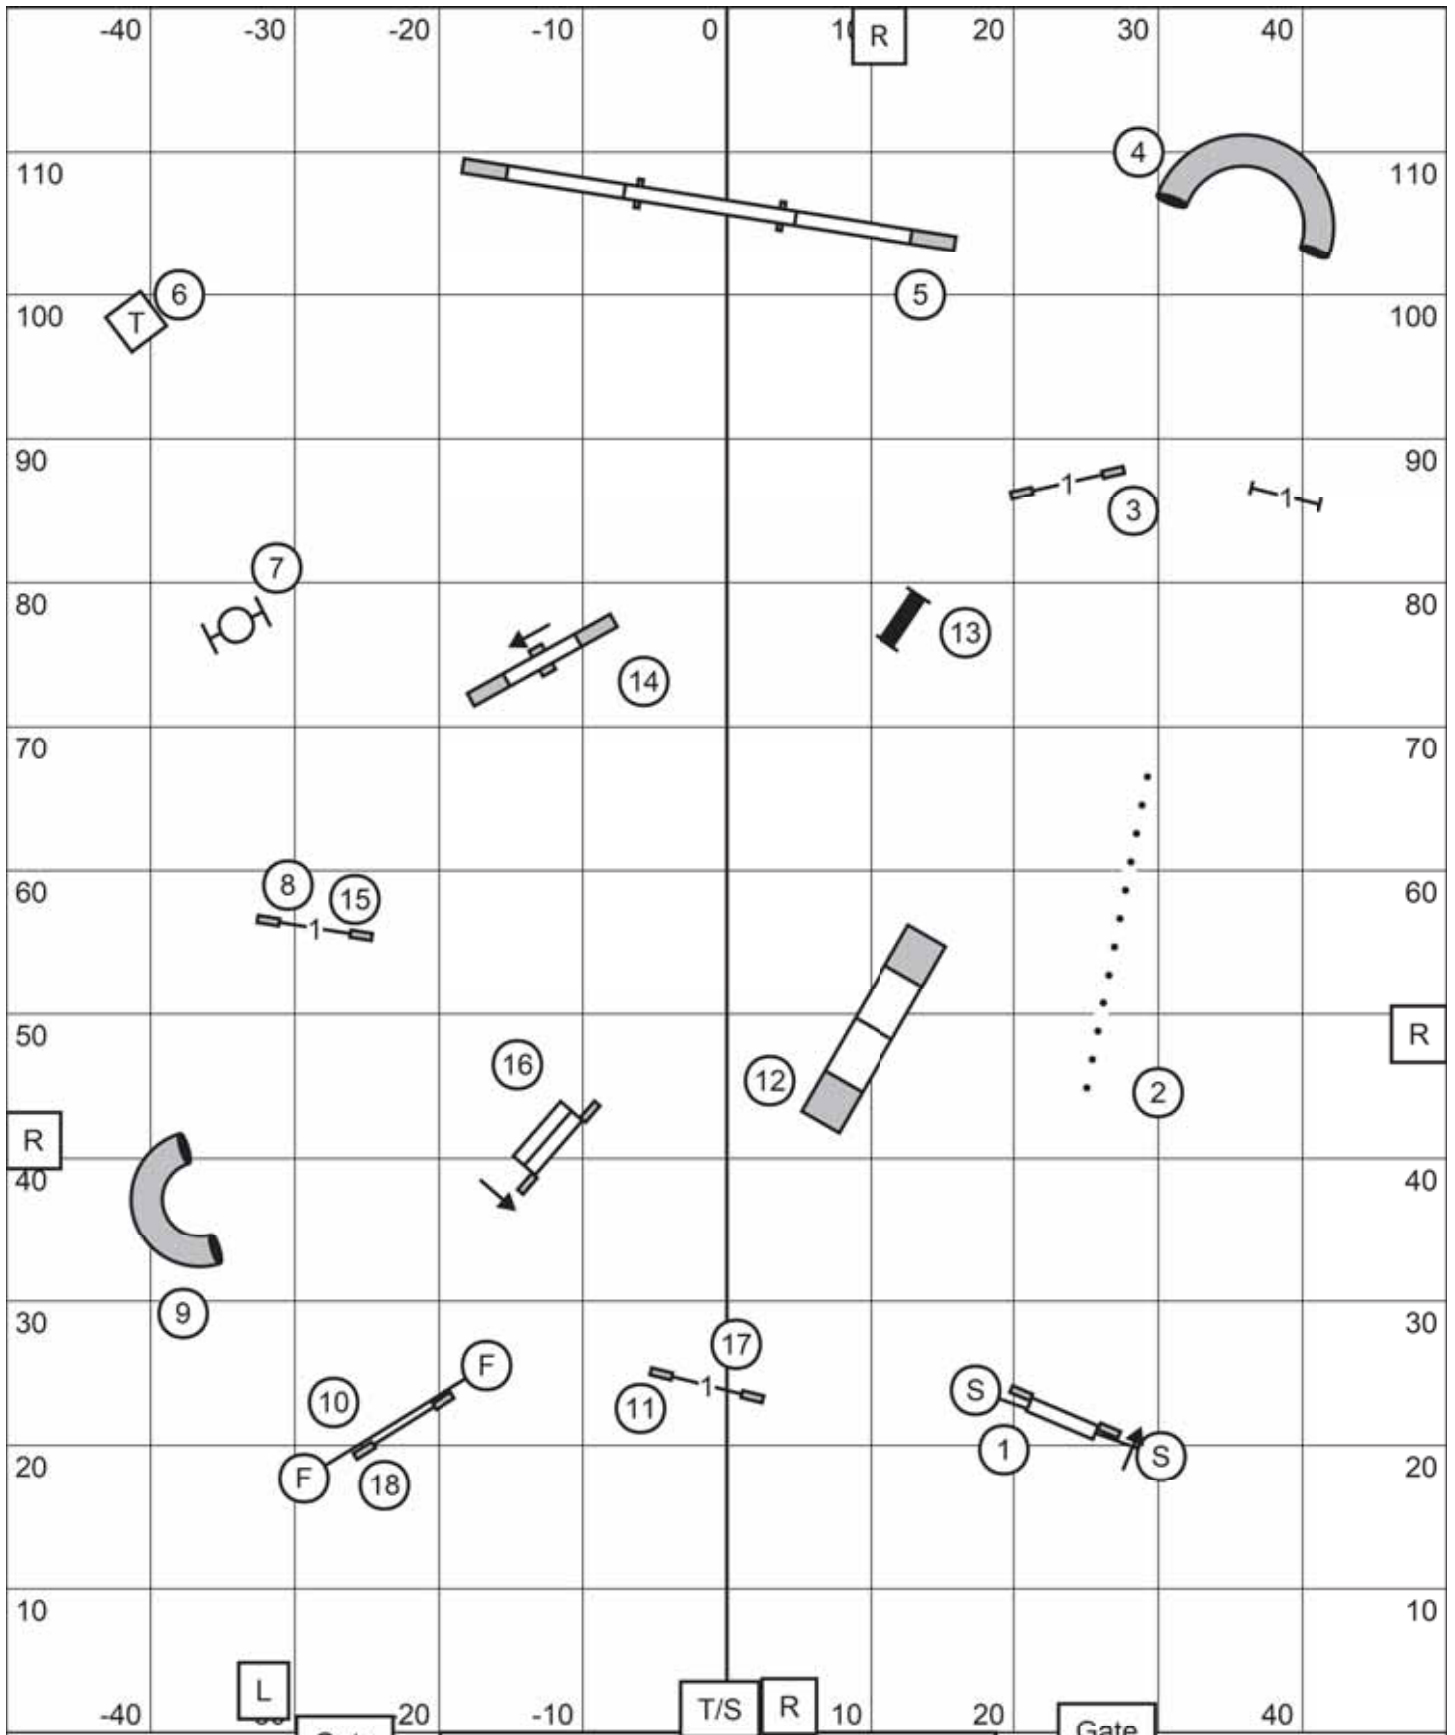

Open Standard
Saturday 21 November 2020
Berks County Dog Training Cub
In The Net Sports Complex, Palmyra, PA
Jo Powers