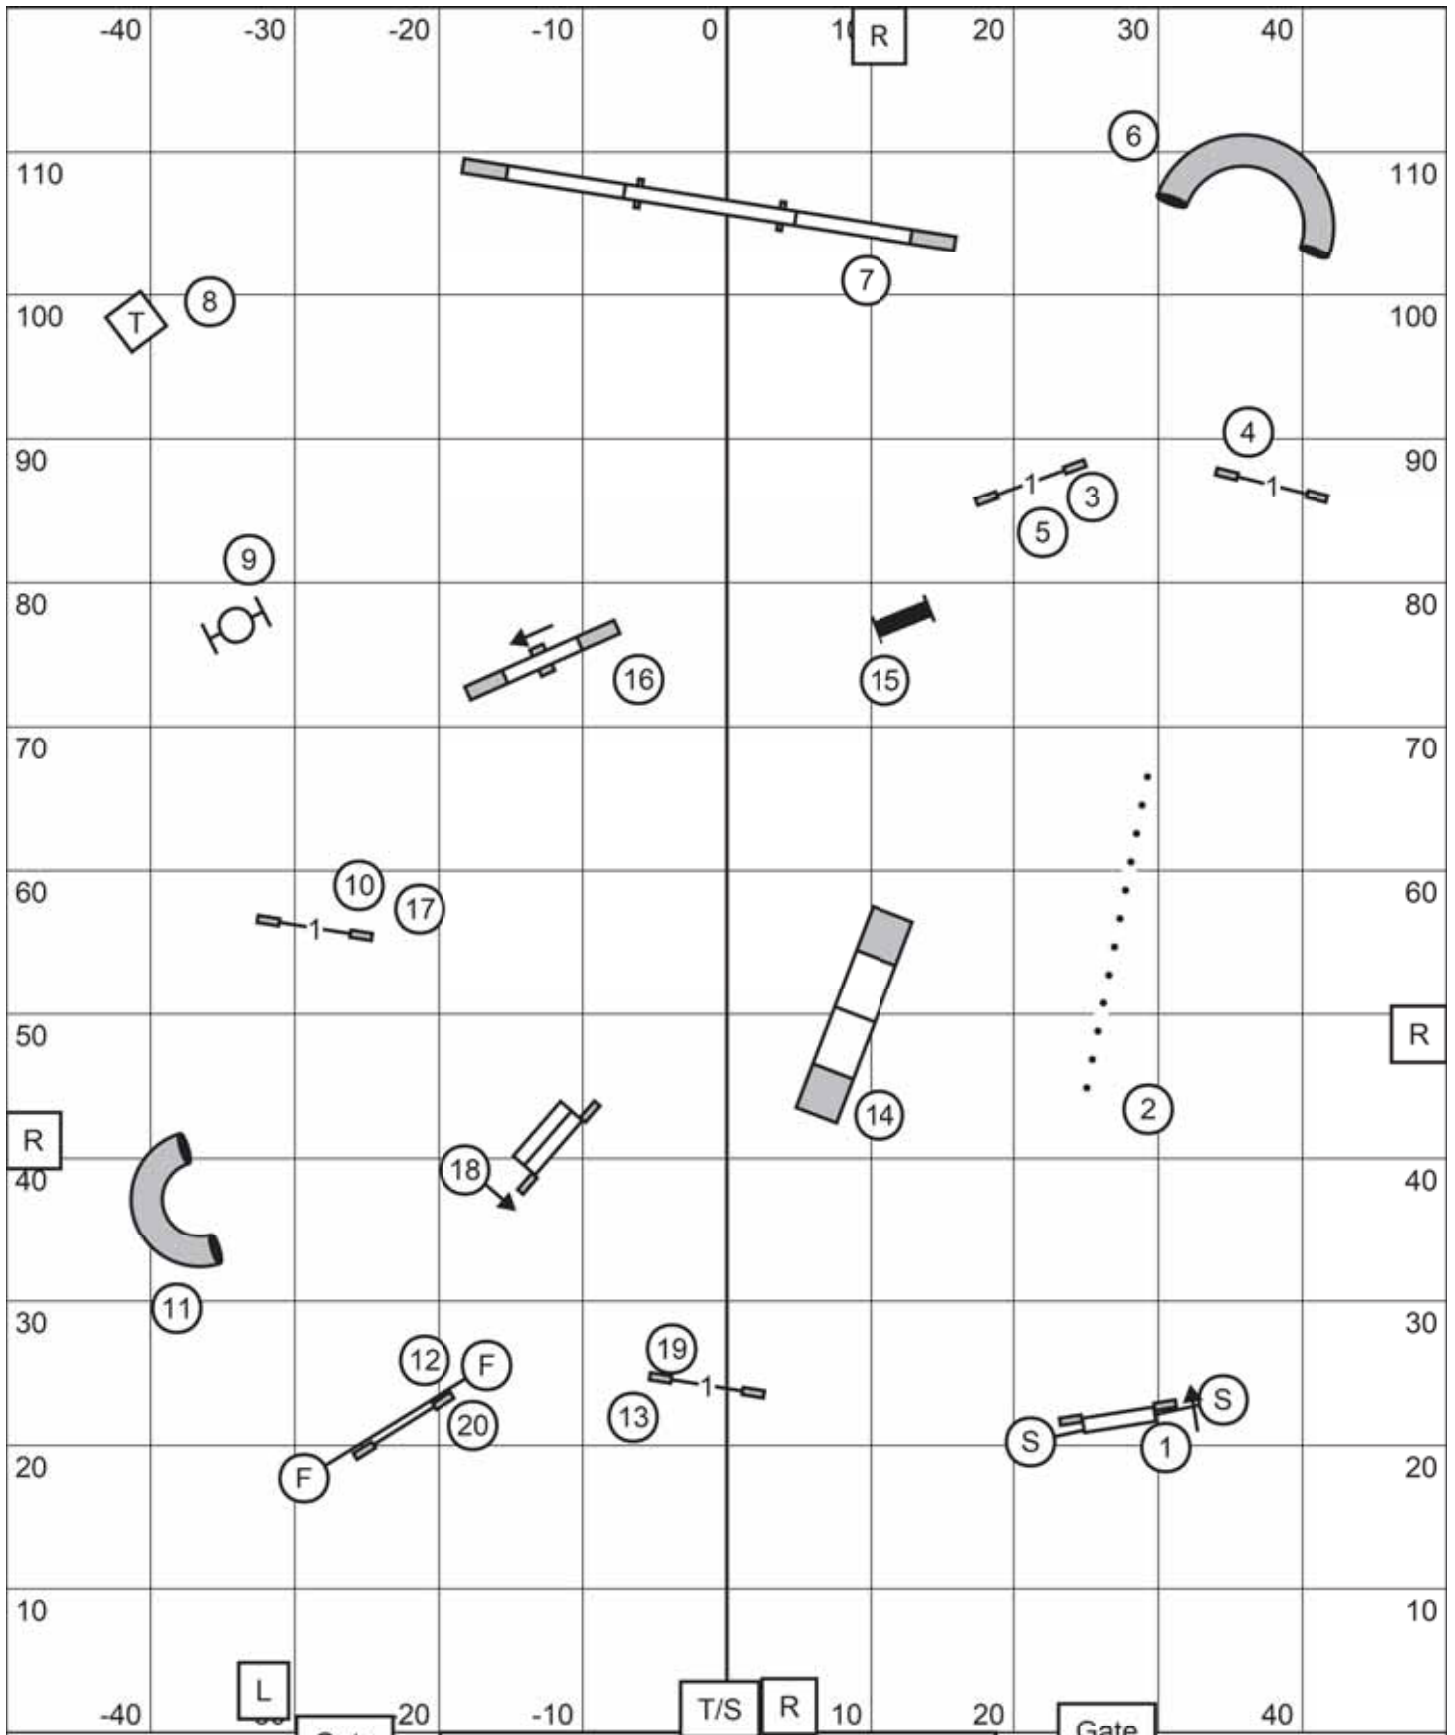

10a-b combo
 May be taken in any direction, any sequence
 Must be taken back to back

FAST (ALL LEVELS)
 Saturday 21 November 2020
 Berks County Dog Training Cub
 In The Net Sports Complex, Palmyra, PA
 Jo Powers

- Novice (4) (5) or (5) (6)
- Open (4) (5) or (5) (6)
- Ex/M (4) (5) (6)

Master/Excellent Jumpers
 Saturday 21 November 2020
 Berks County Dog Training Cub
 In The Net Sports Complex, Palmyra, PA
 Jo Powers

L Gate

R T/S

Gate

Master/Excellent Standard
 Saturday 21 November 2020
 Berks County Dog Training Cub
 In The Net Sports Complex, Palmyra, PA
 Jo Powers

Novice Jumpers
 Saturday 21 November 2020
 Berks County Dog Training Cub
 In The Net Sports Complex, Palmyra, PA
 Jo Powers